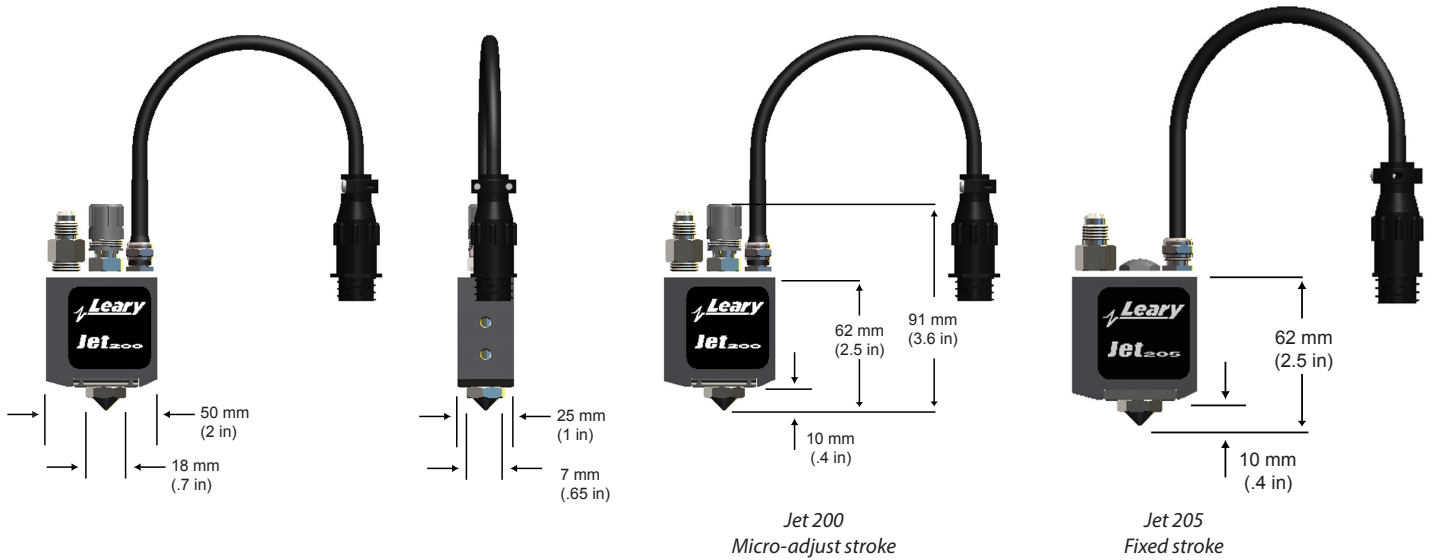

Jet 200 Micro-Adjust Valve

Jet 205 Fixed Stroke Valve

Jet™ Series Glue Application Valves

The Jet 200 and Jet 205 valves are non-contact glue valves capable of handling a wide range of emulsion adhesive viscosities. These valves are ideal for applications where higher viscosity adhesives and higher pressures are required. The Jet 200 and Jet 205 valves can be fitted with high, medium or low pressure systems. Each incorporates multi-point pressure control, back pressure relief and low speed spotting, ensuring accurate volume control over the machine speed range.

The Jet glue valves have additional features designed to reduce setup times and maintenance.

- Water-flushing option to improve system start-ups and reduce maintenance
- Trigger (photocell) and glue detection sensor can be mounted on the valve
- Versatile bracketry and product guides

- Jet 200 - Micro-adjust stroke
- Jet 205 - Non-adjust (fixed stroke)
- High accuracy
- High level of pattern performance consistency
- Fast response for pattern flexibility at high speeds
- Low setup and maintenance times for increased efficiency
- Used with high, medium or low pressures

www.whleary.com

GLUE VALVE

Jet Series Valves

PHYSICAL CHARACTERISTICS

- Dimensions:
 - 50 mm (2 in) l
 - 25 mm (1 in) w
 - 91 mm (3.6 in) h - Jet 200
 - 62 mm (2.5 in) h - Jet 205
- Weight:
 - .346 kg (.77 lbs)