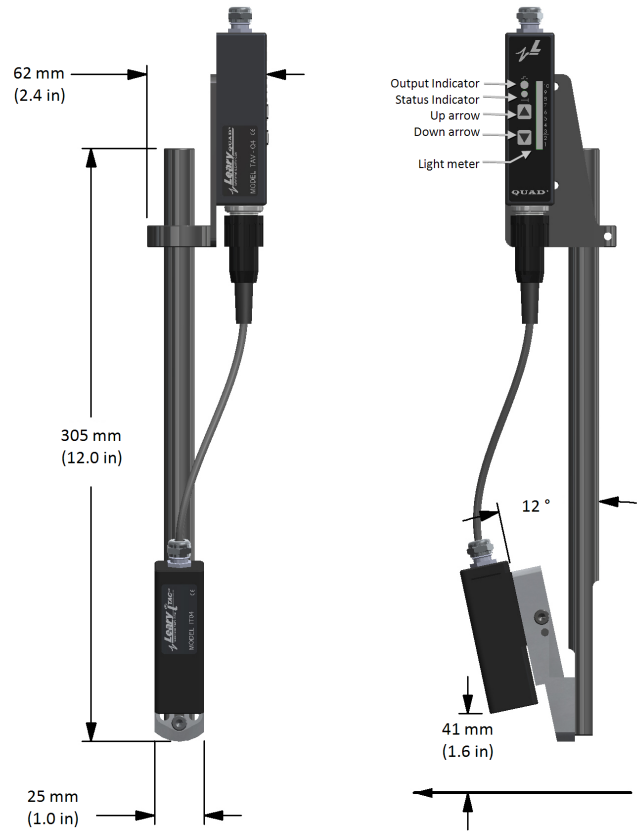

## iTAC™ iT04 with QUAD™ Amplifier

Part of the iTac Series of Quality Assurance products, the **iTac iT04 sensor with QUAD Amplifier** is a highly advanced glue detector that reads the moisture content in the glue and does not require any UV additive. This sensor has equal or better performance than the proven UV method of detection for most applications and is capable of detecting glue absence, presence, placement and volume at line speeds in excess of 650 m/min (2,150 ft/min).

## PHYSICAL CHARACTERISTICS

- Amplifier Dimensions:
  - 25.4 mm (1.00 in) l
  - 25.9 mm (1.02 in) w
  - 88.9 mm (3.50 in) h
- Sensor head Dimensions:
  - 25.4 mm (1.00 in) l
  - 25.4 mm (1.00 in) w
  - 73.7 mm (2.90 in) h

## AMPLIFIER FEATURES

- LED Displays: status, output and light meter indicators
- Learn carton background button
- Learn glue button

## SENSOR HEAD FEATURES

- 41 mm (1.6 in) focal distance
- 4 x 2 mm (.15 x .08 in) light spot size
- Built-in dovetailed mounting bracket

Corporate Office  
8440 B West 183 Place  
Tinley Park, IL 60487  
USA  
PH: +1(708) 444-4900  
sales.us@whleary.com  
www.whleary.com