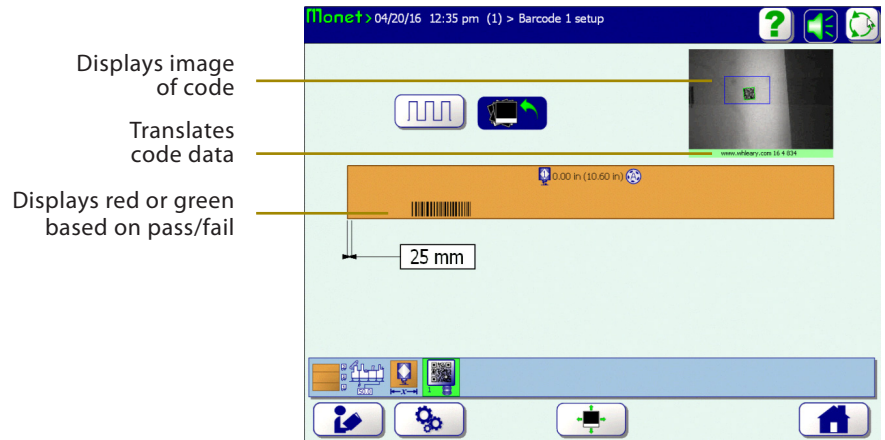

iCode™ 2D Code Reader

The **iCode 2D Code Reader** is a high speed camera, using state of the art technology for scanning 1D and 2D codes at maximum production speeds in either orientation. Used in conjunction with the Array™ and MAQ™ controllers, the code image and data is learned, read and displayed within seconds in the Monet™ operating software. Setting up a new job is seamless with click and drag programming features.

The iCode 2D Code Reader camera provides superior quality assurance, scanning each code for mixed product detection and ensuring codes contain the same embedded information as the learned code.

Additionally, the iCode camera can read codes with variable data, identifying if a code is readable yet unique to the individual product. This can be useful for serialized or track and trace cartons used in pharmaceutical cartons or for gaming promotions.

- Inspect one and two dimensional barcodes
- Can read codes in either orientation
- Translate code data
- Monitor for readable, yet unique/variable data codes
- Can read codes up to 150,000 cartons/hr
- Simple setup through the Monet Operating System
- Displays the image of the code
- Remote troubleshooting with iQ™ Smart Services

www.whleary.com

QUALITY ASSURANCE

iCode 2D Code Reader

Displays image of code

Translates code data

Displays red or green based on pass/fail

Monet Barcode Setup Page

DIMENSIONS