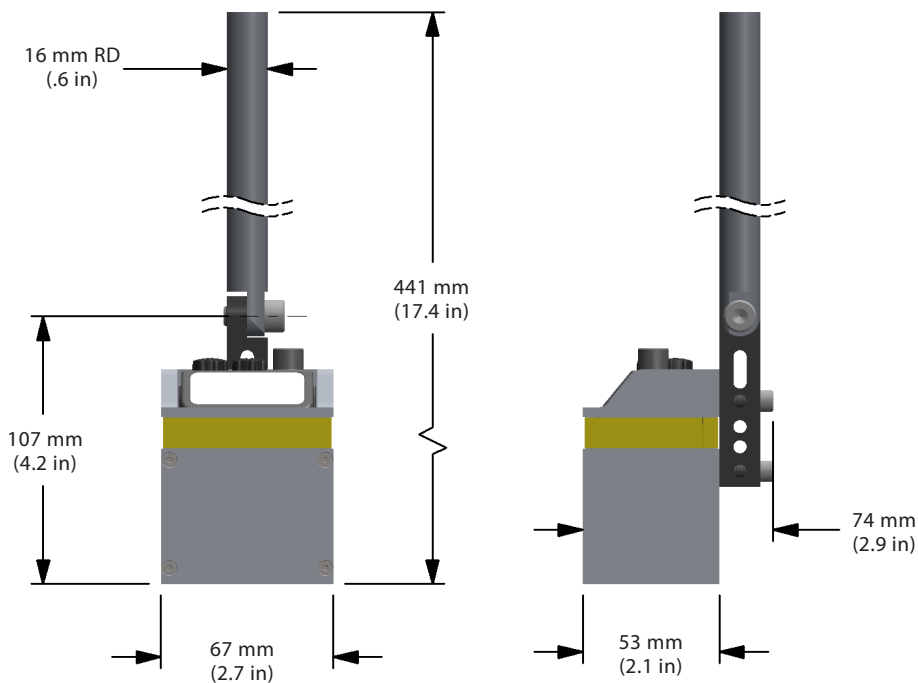

The iCode 2D Code Reader camera provides superior quality assurance, scanning each code for mixed product detection and ensuring codes contain the same embedded information as the learned code.

Additionally, the iCode camera can read codes with variable data, identifying if a code is readable yet unique to the individual product. This can be useful for serialized or track and trace cartons used in pharmaceutical cartons or for gaming promotions.

www.whleary.com

QUALITY ASSURANCE

iCode 2D Code Reader

Displays image of code

Translates code data

Displays red or green based on pass/fail

Monet Barcode Setup Page

DIMENSIONS

- 67 mm (2.7 in) l
- 74 mm (2.9 in) w
- 441 mm (17.4 in) h

COMPLETE STATION INCLUDES

- Camera
- Mounting hardware
- Cables
- Trigger

OTHER SPECIFICATIONS

- Reads 1D and 2D codes up to 150,000 cartons/hr

SYSTEM REQUIREMENTS